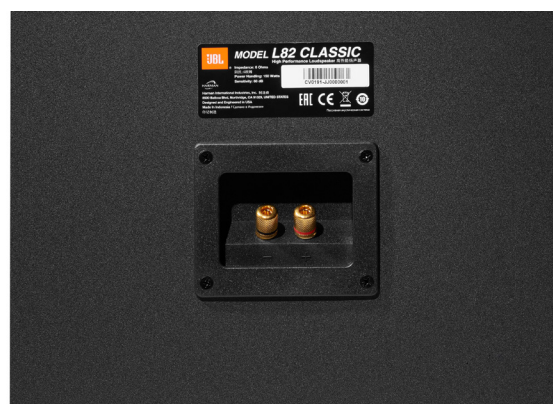

JBL L82 Classic 2-Way Bookshelf Loudspeaker

The L82 Classic is a compact 8-inch (200mm) 2-way bookshelf loudspeaker featuring JBL's advanced acoustic technologies in combination with the iconic retro-inspired style of its larger family member: the L100 Classic. The vintage design of the L82 Classic features a genuine walnut satin wood veneer cabinet and a striking Quadrex foam grille available in a choice of black, orange or blue. Beneath this compelling exterior lies modern acoustic components that deliver stunning sound sure to please any music lover. In the storied tradition of JBL 8-inch 2-way loudspeakers, the L82 Classic is sure to become a favorite of listeners around the world.

L82 Classic

2-Way 8-inch (200mm) Bookshelf Loudspeaker

JBL

Features

- Retro design with iconic JBL styling and vintage Quadrex foam grille in a choice of three colors: black, orange, or blue
- Genuine satin walnut wood veneer enclosure with black front and rear panels
- 8-inch white cone, pure pulp woofer with cast frame
- 1-inch titanium dome tweeter with waveguide
- Bass-reflex design with front-firing port
- High-frequency L-pad attenuator
- Matching JS-80 floor stands available (sold separately)

Specifications

- ▶ Description: 2-Way Bookshelf Loudspeaker
- ▶ Impedance: 8 Ohms
- ▶ Recommended Amplifier Power: 25–125 Watts RMS
- ▶ Sensitivity (2.83V/1m): 88dB
- ▶ Frequency Response: 44Hz–40kHz (-6dB)
- ▶ Crossover Frequency: 1.7kHz
- ▶ Controls: HF level control
- ▶ Input Type: Five-way gold-plated binding posts
- ▶ Finish: Genuine walnut veneer enclosure
- ▶ Dimensions with Grille (H x W x D): 18.6" x 11.04" x 12.42" (472.4 x 280.5 x 315.44mm)
- ▶ Weight: 27.9 lb (12.7kg)