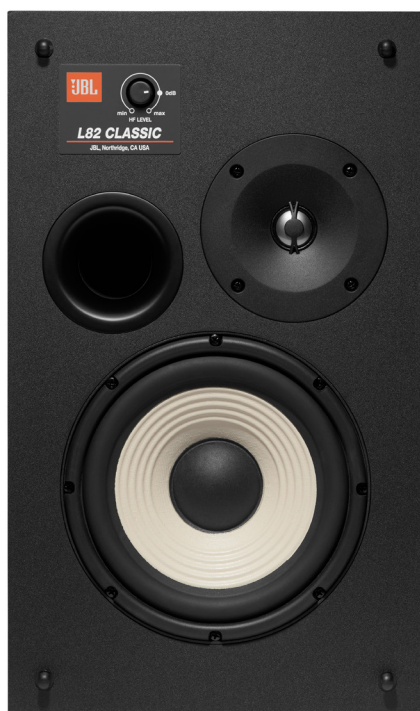

L82 Classic

2-Way 8-inch (200mm) Bookshelf Loudspeaker

JBL

JBL Sound: A Heritage of Excellence

JBL Loudspeakers have been a top choice of music and movie professionals for nearly 75 years. They provide incredible sound in movie theaters, concert venues, recording studios and houses of worship worldwide. But you don't need to be a professional to enjoy legendary JBL sound. Our home products and systems leverage the same cutting edge technology and acoustic science the pros rely on.

JBL L82 Classic 2-Way Bookshelf Loudspeaker

The L82 Classic is a compact 8-inch (200mm) 2-way bookshelf loudspeaker featuring JBL's advanced acoustic technologies in combination with the iconic retro-inspired style of its larger family member: the L100 Classic. The vintage design of the L82 Classic features a genuine walnut satin wood veneer cabinet and a striking Quadrex foam grille available in a choice of black, orange or blue. Beneath this compelling exterior lies modern acoustic components that deliver stunning sound sure to please any music lover. In the storied tradition of JBL 8-inch 2-way loudspeakers, the L82 Classic is sure to become a favorite of listeners around the world.

L82 Classic

2-Way 8-inch (200mm) Bookshelf Loudspeaker

JBL

Features

- Retro design with iconic JBL styling and vintage Quadrex foam grille in a choice of three colors: black, orange, or blue
- Genuine satin walnut wood veneer enclosure with black front and rear panels
- 8-inch white cone, pure pulp woofer with cast frame
- 1-inch titanium dome tweeter with waveguide
- Bass-reflex design with front-firing port
- High-frequency L-pad attenuator
- Matching JS-80 floor stands available (sold separately)