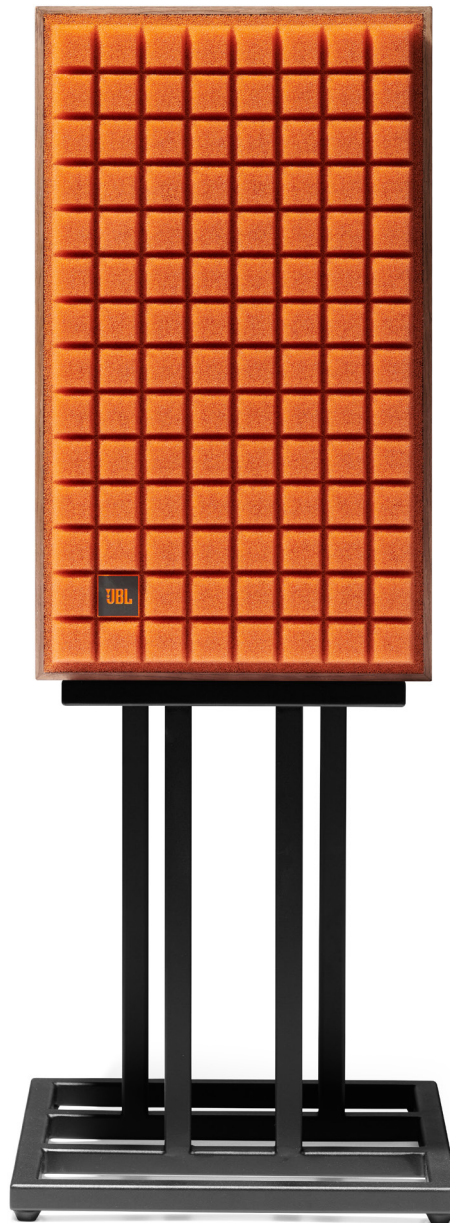

L82 Classic

2-Way 8-inch (200mm) Bookshelf Loudspeaker

JBL

JBL Sound: A Heritage of Excellence

JBL Loudspeakers have been a top choice of music and movie professionals for nearly 75 years. They provide incredible sound in movie theaters, concert venues, recording studios and houses of worship worldwide. But you don't need to be a professional to enjoy legendary JBL sound. Our home products and systems leverage the same cutting edge technology and acoustic science the pros rely on.

JBL L82 Classic 2-Way Bookshelf Loudspeaker

The L82 Classic is a compact 8-inch (200mm) 2-way bookshelf loudspeaker featuring JBL's advanced acoustic technologies in combination with the iconic retro-inspired style of its larger family member: the L100 Classic. The vintage design of the L82 Classic features a genuine walnut satin wood veneer cabinet and a striking Quadrex foam grille available in a choice of black, orange or blue. Beneath this compelling exterior lies modern acoustic components that deliver stunning sound sure to please any music lover. In the storied tradition of JBL 8-inch 2-way loudspeakers, the L82 Classic is sure to become a favorite of listeners around the world.

L82 Classic

2-Way 8-inch (200mm) Bookshelf Loudspeaker

JBL

Features

- Retro design with iconic JBL styling and vintage Quadrex foam grille in a choice of three colors: black, orange, or blue
- Genuine satin walnut wood veneer enclosure with black front and rear panels
- 8-inch white cone, pure pulp woofer with cast frame
- 1-inch titanium dome tweeter with waveguide
- Bass-reflex design with front-firing port
- High-frequency L-pad attenuator
- Matching JS-80 floor stands available (sold separately)